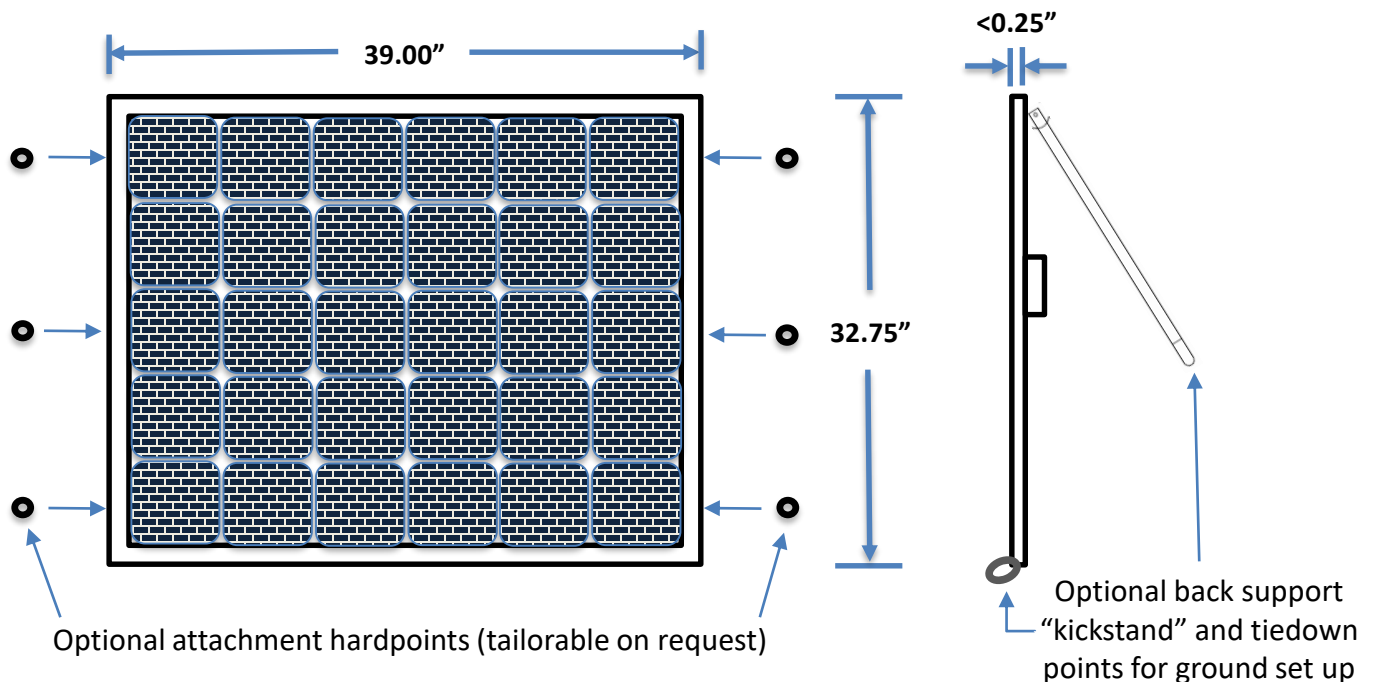

Nishati Endurance™ 140

Nishati Endurance 140 Specifications	
General Description	
Part Number	226286
PV Cells	Mono-crystalline Silicon PERC with Merlin Interconnect
Power Output Connections	Amphenol H4 PV Connector
Limited Warranty	2 years
Module Power Output	
Rated Power (Pmax)	144 Watts (at 25°C, AM1.5, and 1000W/m ²)
Vmp	16.4 V
Imp	8.8 A
Voc	20.0 V
Isc	9.1 A
Maximum System Voltage (DC)	600V
Module Dimensions	
Dimensions (LxWxD)	39" x 32.75" x 0.7" (panel + junction box)
Weight	10 lbs.
Environmental	IP67