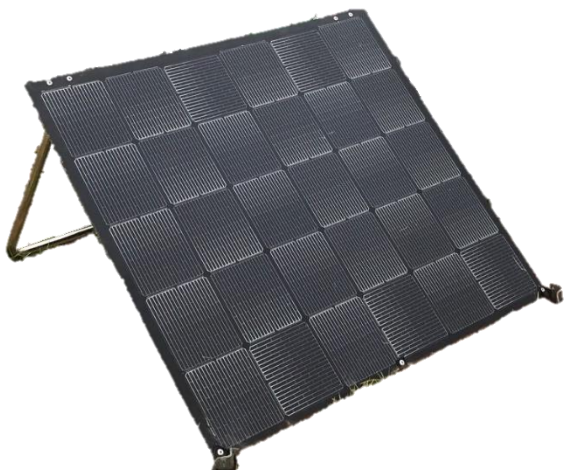

140-Watt Rigid, Lightweight, Rugged and Portable Solar Panel Adaptable to Many Portable and Remote Power Applications Easy Carry and Install onto Support Structures, RVs, and More

- **Powerful:** Highly efficient module maximizes power to batteries and electronic equipment
- **Durable:** Glass-free laminate and polymer construction; mechanically robust / thermally effective / electrically efficient
- **Weatherproof:** Protected against dust and water immersion (up to 1 meter depth)
- **Low maintenance:** Non-stick surface resists soiling / wipes clean
- **Non-reflective:** Maximize light capture, reduce visual signature

Improved Ruggedness, Lifetime Performance, Reliability

Featuring Merlin™ Interconnect: Superior Electrical Metallization

- Mechanically Reinforces/Protects Cells
- Improves Electrical Redundancy and Continuity
- Lowers Resistance Power Losses
- Reduces Reflectivity and Increases Light Trapping

Performance Benefits

- More efficient solar harvest and energy conversion generates more power, faster
- More power generated over panel lifetime
- More flex-tolerant, robust and rugged for harsh environments and handling
- Less sensitive to changing light conditions, sun angles and partial shading
- Longer useful life = replace less often